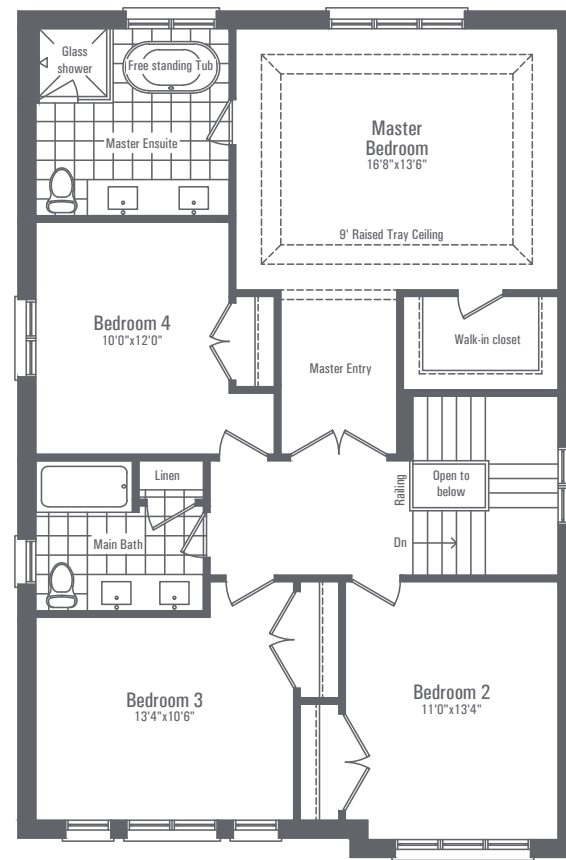

SECOND LEVEL