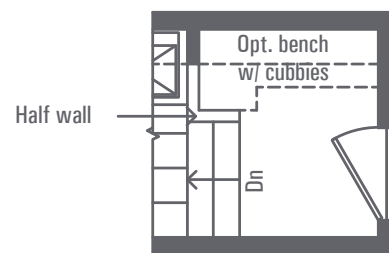

liberty
NORTH

37.5 FT

2204 SQ. FT.
4 BEDROOMS
2.5 BATHROOMS

MAIN LEVEL

SECOND LEVEL

OPT. BENCH

THE Parker

37.5 FT. - 2,204 SQ. FT.

ELEV — A
2,204 SQ. FT.