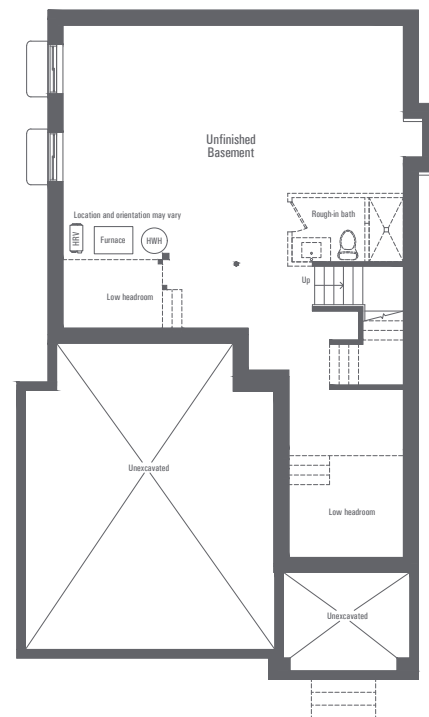

LOWER LEVEL