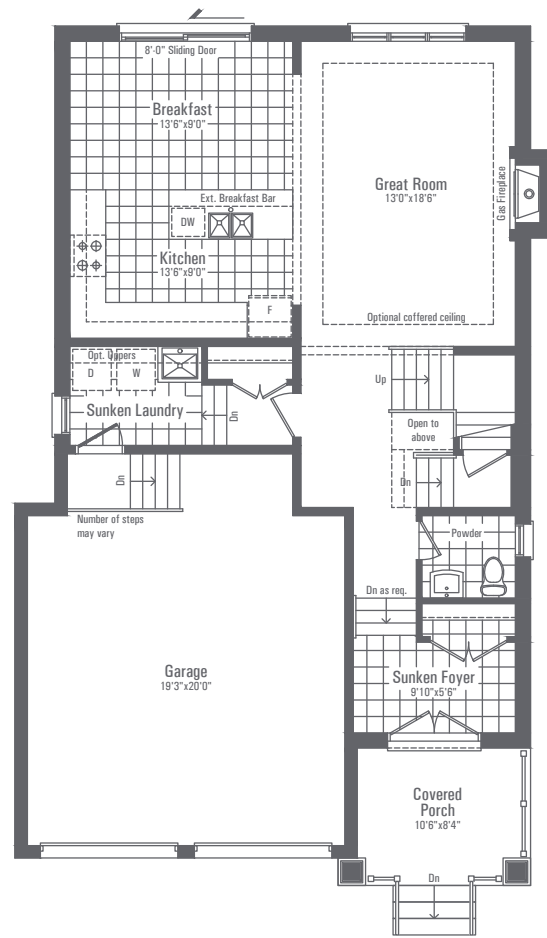

liberty
NORTH

37.5 FT

2204 SQ. FT.
4 BEDROOMS
2.5 BATHROOMS

MAIN LEVEL